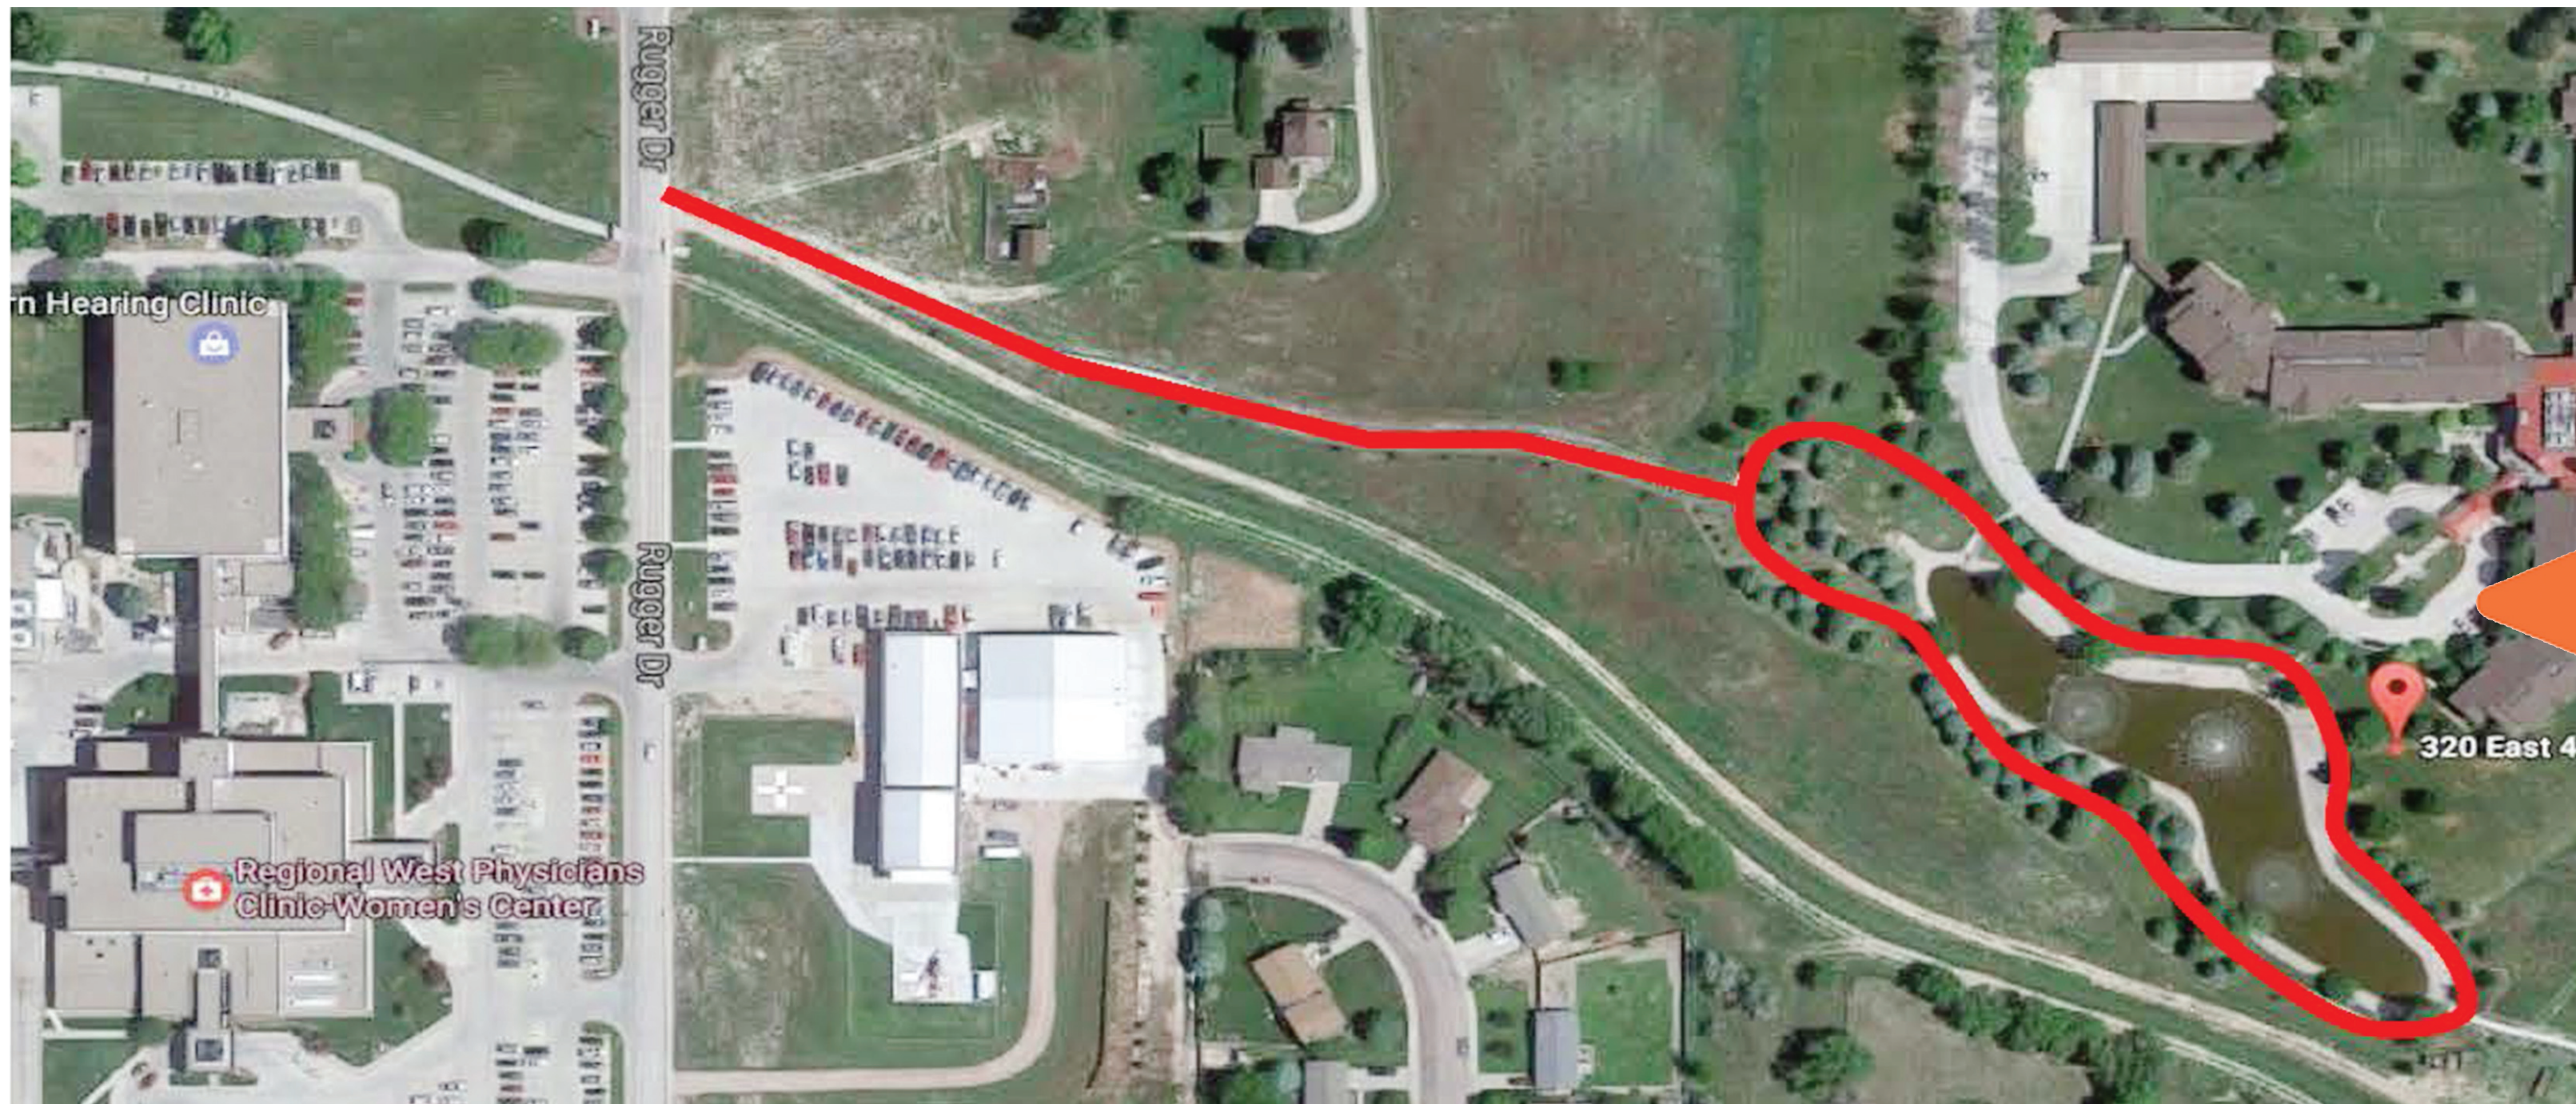

Outdoor Perimeter

**Public/Employee
Trail 11 minutes**

St. Mary Plaza - Outdoor Trail

**Public/Employee
Trail** 8 minutes

The Village Trail

Public/Employee Trail 12 minutes

.57 miles