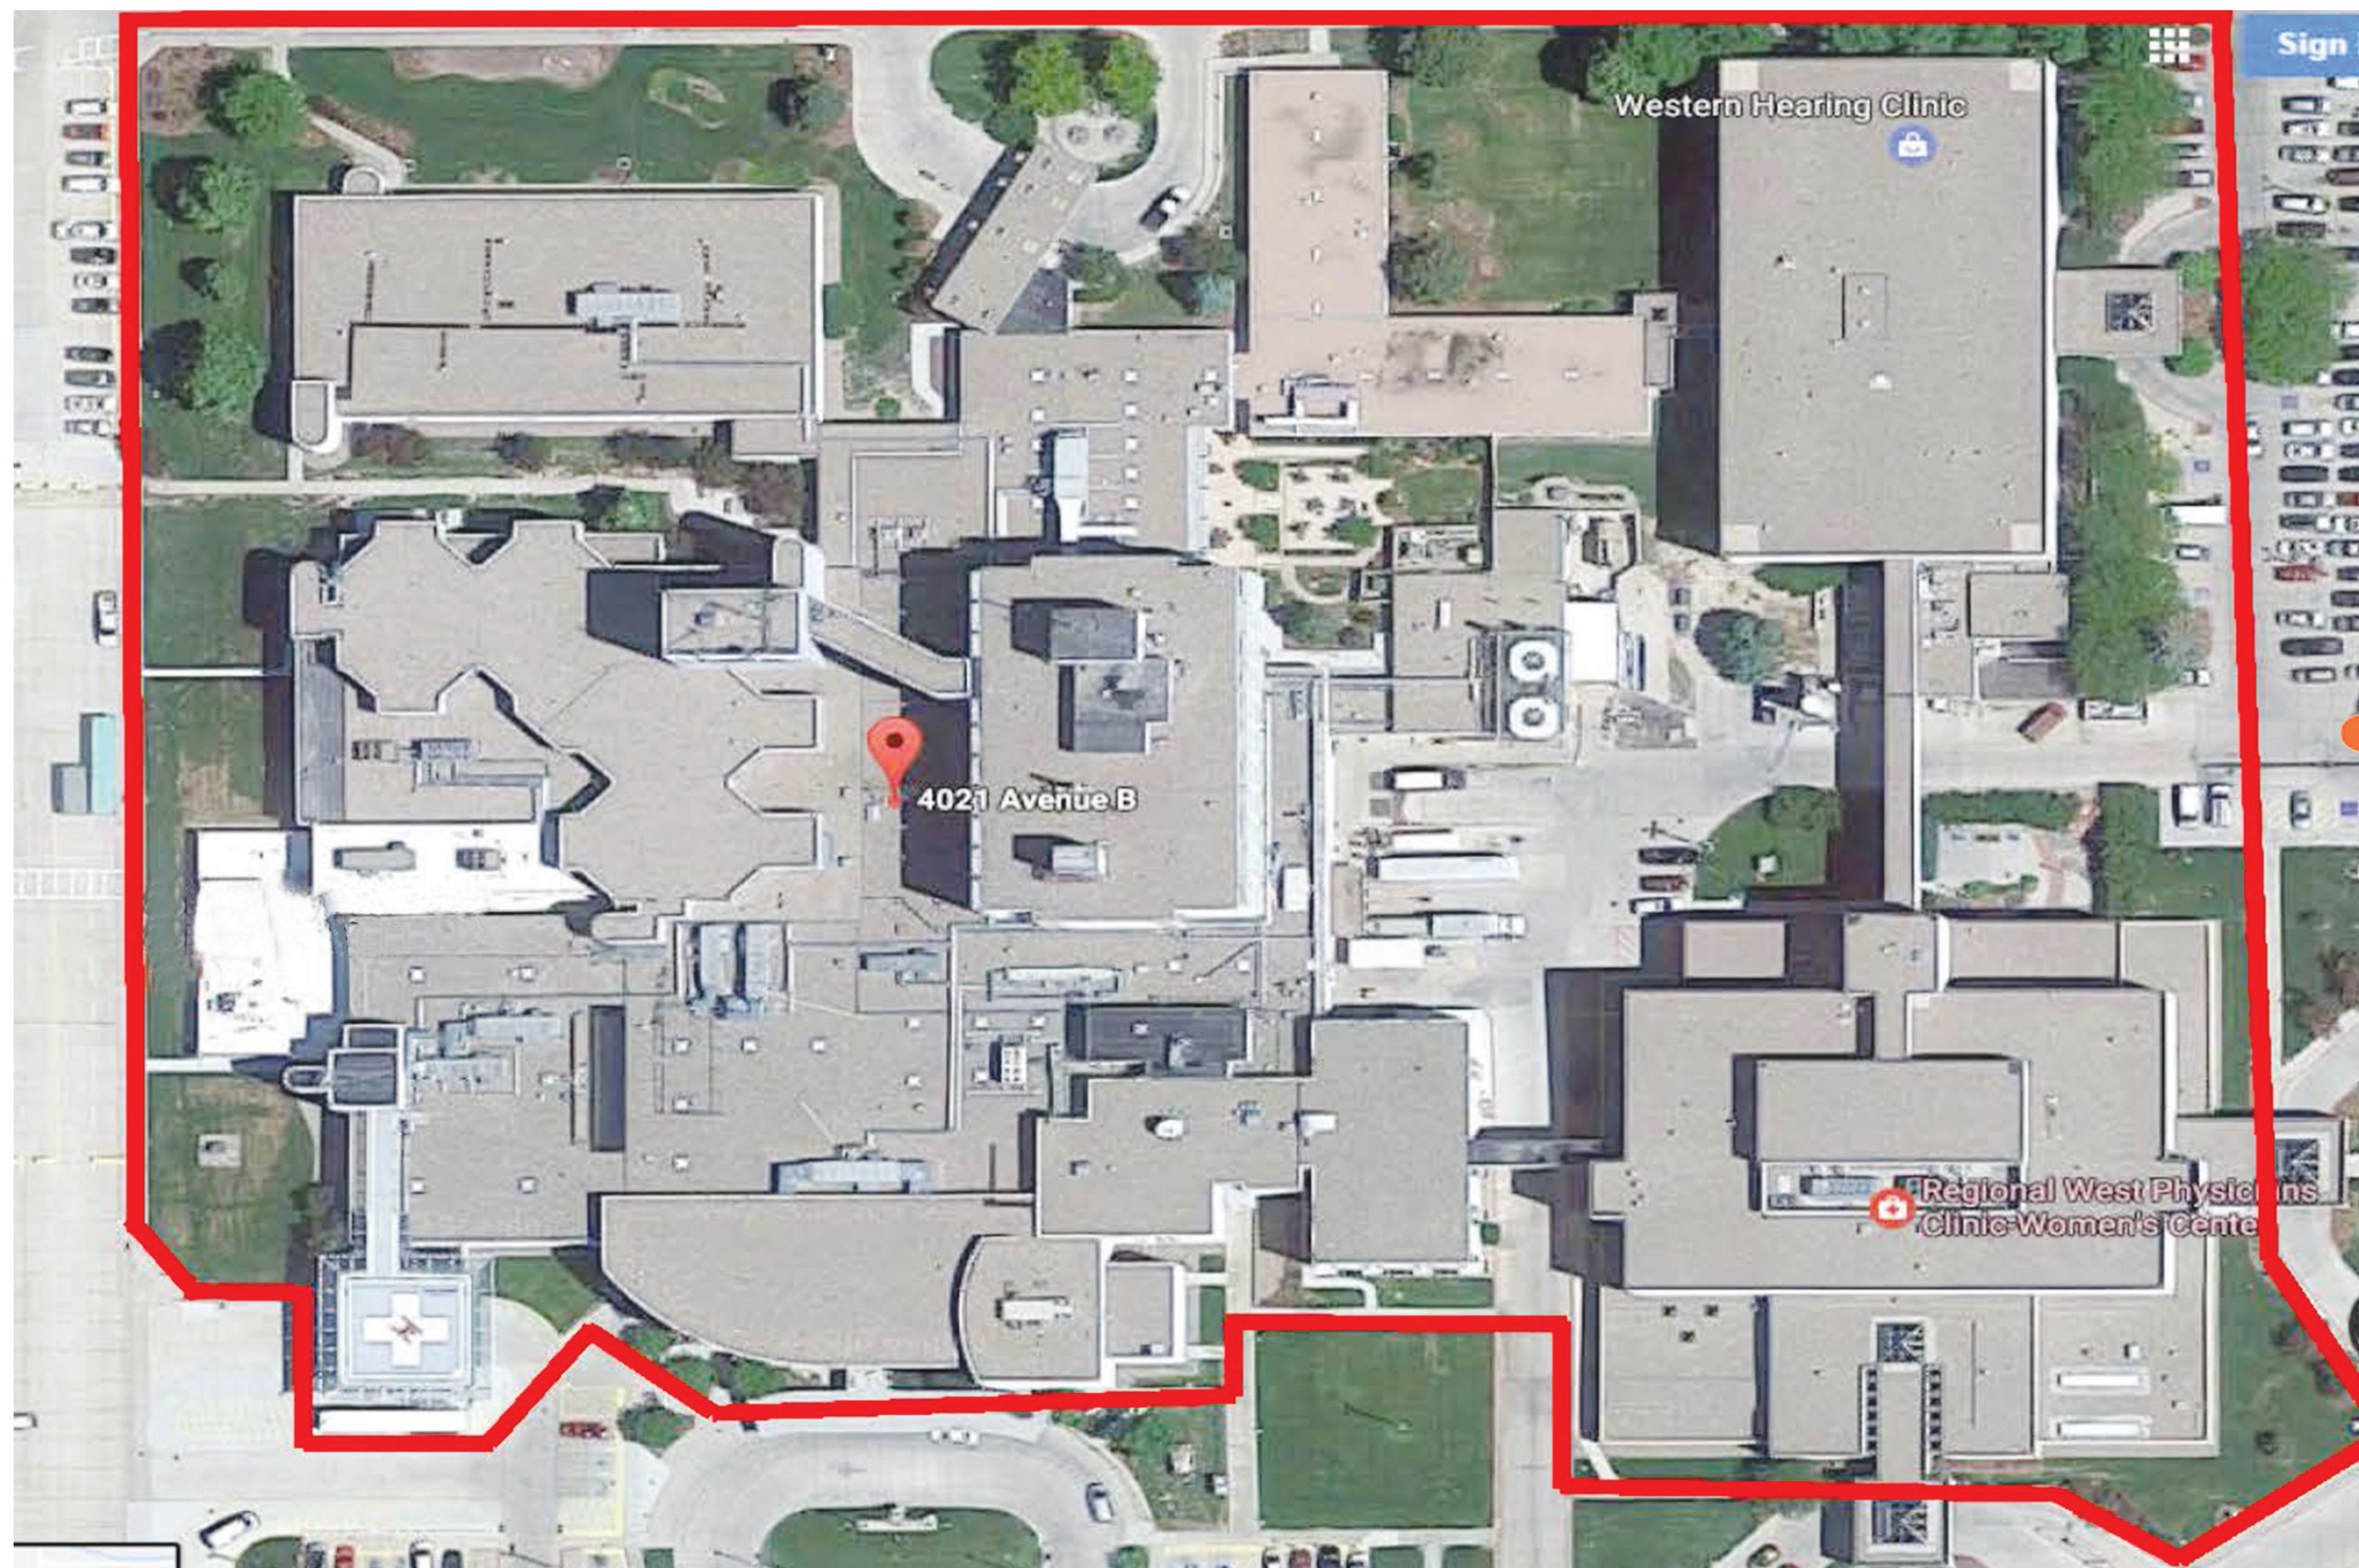

Outdoor Perimeter

**Public/Employee
Trail 11 minutes**

St. Mary Plaza - Outdoor Trail

**Public/Employee
Trail** 8 minutes

The Village Trail

Public/Employee Trail 12 minutes

.57 miles